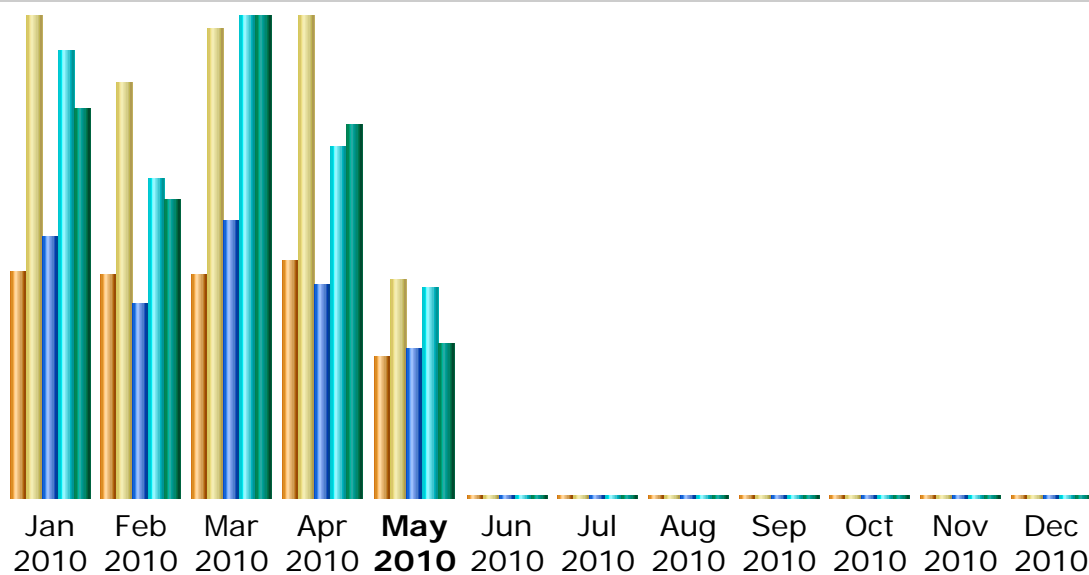

Summary

Reported period	Year 2010				
First visit	01 Jan 2010 - 00:22				
Last visit	18 May 2010 - 21:54				
	Unique visitors	Number of visits	Pages	Hits	Bandwidth
Viewed traffic *	<= 1747 Exact value not available in 'Year' view	3443 (1.97 visits/visitor)	18069 (5.24 Pages/Visit)	29955 (8.7 Hits/Visit)	573.01 MB (170.42 KB/Visit)
Not viewed traffic *			12321	13294	336.64 MB

* Not viewed traffic includes traffic generated by robots, worms, or replies with special HTTP status codes.

Monthly history

Month	Unique visitors	Number of visits	Pages	Hits	Bandwidth
Jan 2010	375	802	4332	7399	131.67 MB
Feb 2010	372	693	3198	5290	100.71 MB
Mar 2010	371	782	4561	7961	162.70 MB
Apr 2010	396	802	3537	5837	126.24 MB
May 2010	233	364	2441	3468	51.70 MB
Jun 2010	0	0	0	0	0
Jul 2010	0	0	0	0	0
Aug 2010	0	0	0	0	0
Sep 2010	0	0	0	0	0
Oct 2010	0	0	0	0	0
Nov 2010	0	0	0	0	0
Dec 2010	0	0	0	0	0